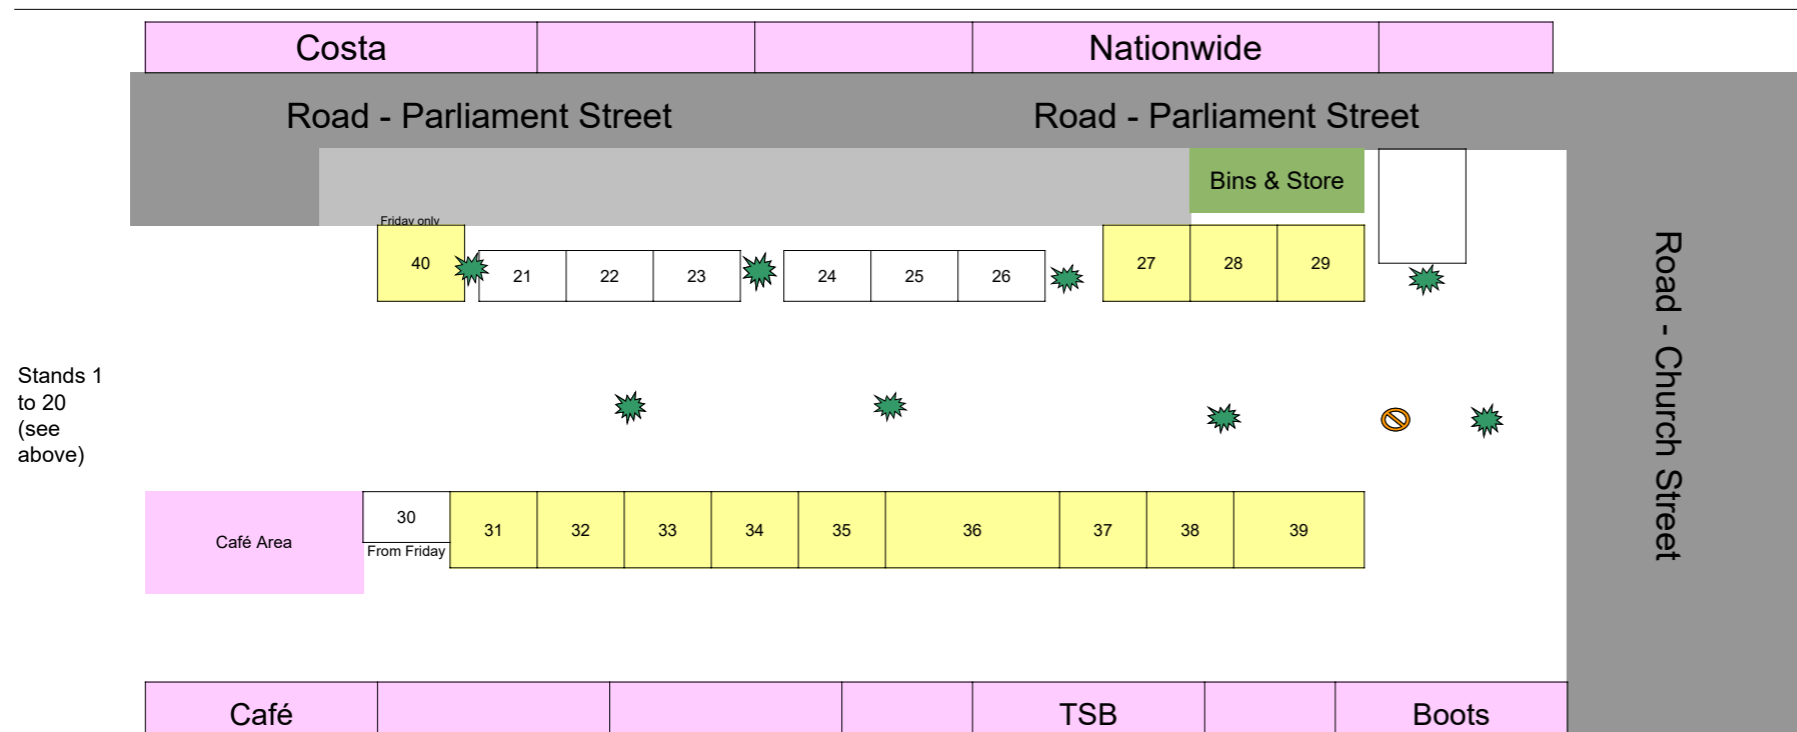

## Marks & Spencers to Pret A Manger Area

**CODING**

- is 1mx1m
- Fencing
- Tree
- Post
- Fletcher Marquee
- Traders Stand
- 3x3m Festival Stand
- 3x2m Festival Stand

Pitch	Set Up Day	Trader	Pitch	Set Up Day	Trader
1	Tues Eve	Fairfax Distillery	21	Tues Aft	York Cocoa Works
2	Wed Morn	Floss Boss	22		Florian Poirot
3	Wed Morn	The Wizards Magic	23	Wed Morn	Malavisco Marshmallows
4	Tues Eve	Sunrise Patisserie	24		Chocoholics Anonymous
5	Wed Eve	The Chilli Jam Man Ltd	25		Sweet Treats by Mil
6	Wed Eve	MoodyMare Patisserie	26	Tues Eve	Copperhouse Chocolate
7	Wed Eve	Rupert Mole	27	Wed Morn	Brown & Blond
8	Wed Morn	Fantastic Faces	28	Wed Morn	Butterflies Chocolates
9	Tues Eve	The Gourmet Scotch Egg Co	29	Tues Eve	Spoon desserts
10	Tues Eve	Raisthorpe Manor Fine Foods	30	Fri Morn	Sweet Corner
11	Tues Eve	Secret Olives	31	Tues Eve	Waffletastic
12	Tues Eve	Sticky Chocolate	32	Tues Eve	Shire Honey
13	Tues Eve	Fredricks	33		Rose Cottage
14	Tues Eve	Food 4 Festival	34	Tues Eve	Isaac Poad
15	Tues Eve	Yorkshire Dales Ice Cream	35		Concrete & Cacti
16	Tues Eve	Elevents	36	Tues Eve	The Pontefract Liquorice Co
17	Tues Eve	The Chimney Cake Co	37	Tues Eve	La Focaccia
18	Tues Eve	Johnsons Toffees	38		Nidhoggr Mead Co. Ltd
19	Wed Morn	The Crusty Pie Co	39		Little bubble box
20	Tues Eve	The Churros Co	40	Fri Morn	Podge

Stands 1 to 20 (see above)