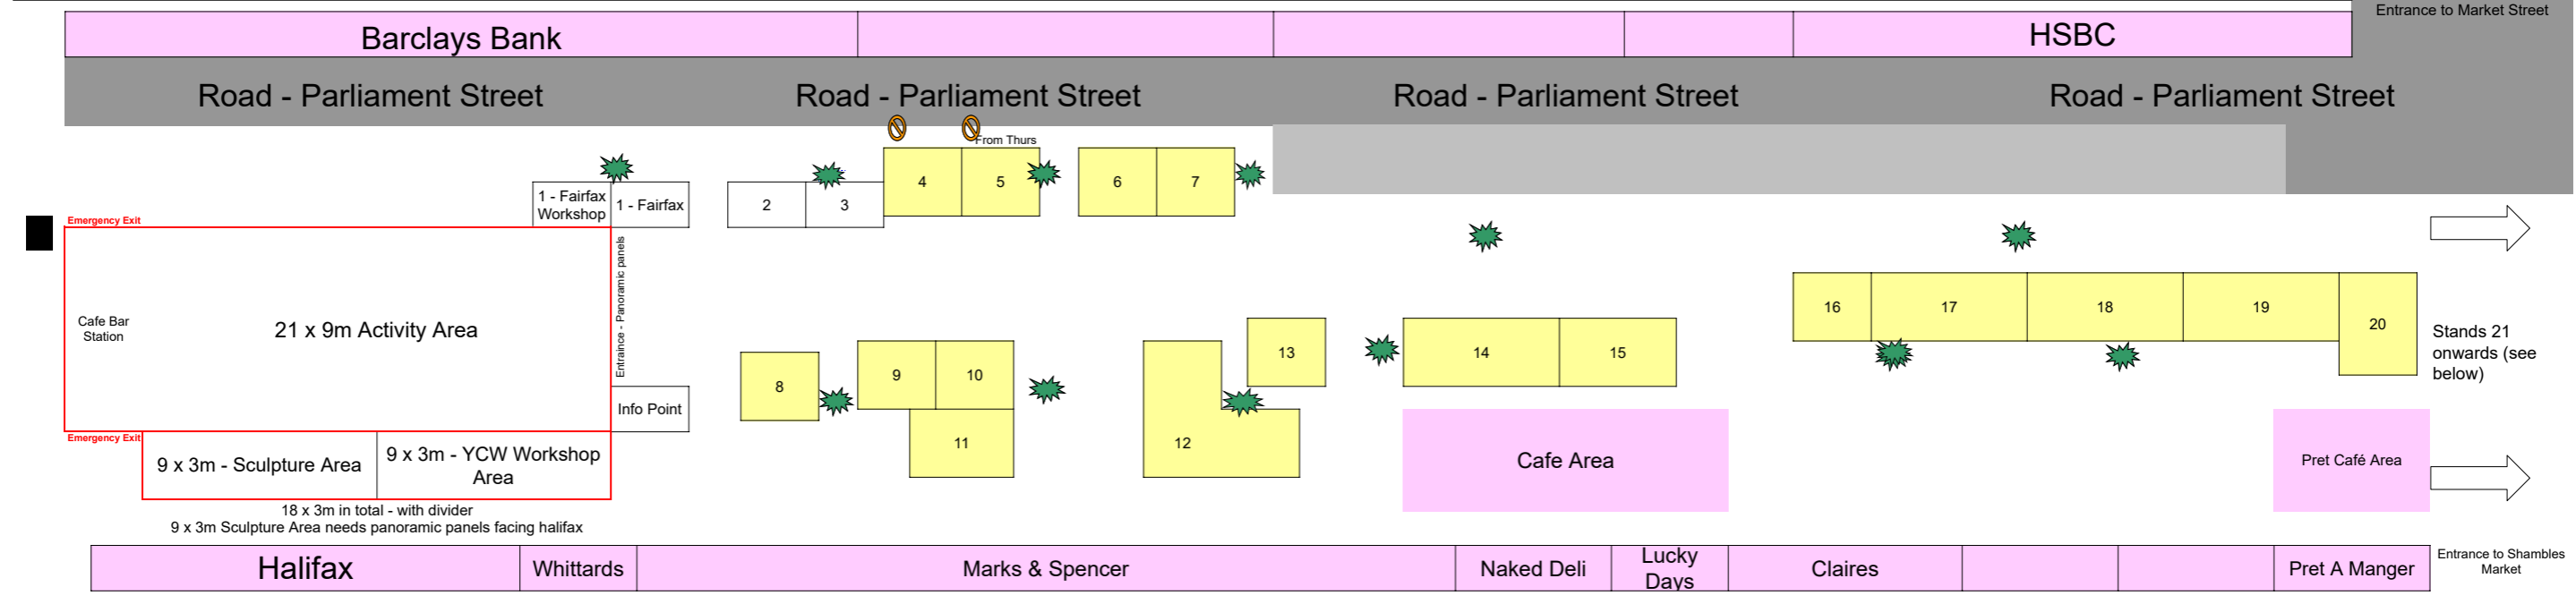

## Marks & Spencers to Pret A Manger Area

**CODING**

- is 1mx1m
- Fencing
- Tree
- Post
- Fletcher Marquee
- Traders Stand
- 3x3m Festival Stand
- 3x2m Festival Stand

Pitch	Set Up Day	Trader	Pitch	Set Up Day	Trader
1	Tues Eve	Fairfax Distillery	21	Tues Aft	York Cocoa Works
2	Wed Morn	Floss Boss	22		Florian Poirot
3	Wed Morn	The Wizards Magic	23	Wed Morn	Malavisco Marshmallows
4	Tues Eve	Sunrise Patisserie	24		Chocoholics Anonymous
5	Wed Eve	The Chilli Jam Man Ltd	25		Sweet Treats by Mil
6	Wed Eve	MoodyMare Patisserie	26	Tues Eve	Copperhouse Chocolate
7	Wed Eve	Rupert Mole	27	Wed Morn	Brown & Blond
8	Wed Morn	Fantastic Faces	28	Wed Morn	Butterflies Chocolates
9	Tues Eve	The Gourmet Scotch Egg Co	29	Tues Eve	Spoon desserts
10	Tues Eve	Raisthorpe Manor Fine Foods	30	Fri Morn	Sweet Corner
11	Tues Eve	Secret Olives	31	Tues Eve	Waffletastic
12	Tues Eve	Sticky Chocolate	32	Tues Eve	Shire Honey
13	Tues Eve	Fredricks	33		Rose Cottage
14	Tues Eve	Food 4 Festival	34	Tues Eve	Isaac Poad
15	Tues Eve	Yorkshire Dales Ice Cream	35		Concrete & Cacti
16	Tues Eve	Elevents	36	Tues Eve	The Pontefract Liquorice Co
17	Tues Eve	The Chimney Cake Co	37	Tues Eve	La Focaccia
18	Tues Eve	Johnsons Toffees	38		Nidhoggr Mead Co. Ltd
19	Wed Morn	The Crusty Pie Co	39		Little bubble box
20	Tues Eve	The Churros Co	40	Fri Morn	Podge

Stands 1 to 20 (see above)