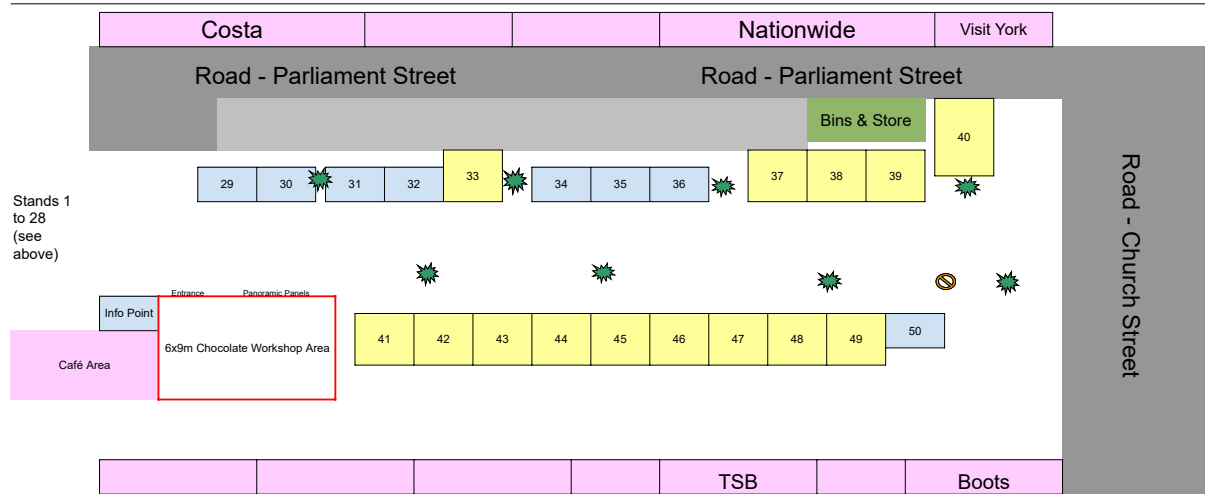

## Marks & Spencers to Pret A Manger Area

**CODING** is 1mx1m

- Fencing
- Tree
- Post
- Marquee Company
- Traders Stand
- 3x3m Festival Stand
- 3x2m Festival Stand

Pitch	Set Up Day	Trader	Pitch	Set Up Day	Trader
1	Tues Evening	Fairfax Distillery	27	TBC	Chocolate & Co
2	Tues Evening	The Grumpy German	28	Tues Morning	Ollie Morris Artisan Chocolates
3	Tues Evening	Little Sombon Kitchen	28	Wed Morning	Kreuzberg Chocolates
4	Wed Morning	Floss Boss	29	Tues Evening	York Cocoa Works
5	Wed Morning	Show me the Cannoli	30	TBC	Dome Cookies
6	Tues Evening	MoodyMare Patisserie	31	Tues Evening	Florian Poirot
7	Tues Evening	Nan's Kitchen	32	Wed Morning	Chocoholics Anonymous
8	Tues Evening	The Chilli Jam Man	33	Tues Evening	La Focaccia ltd
9	Tues Evening	Rupert Mole	34	Tues Evening	Nenette Chocolates
10	Tues Evening	Cup of Kin	35	Wed Morning	Deborah Bakes
11	Tues Evening	Jim Garrahy's Fudge Kitchen	36	Wed Morning	The Wizards Magic
12	Wed Morning	Signature Scones	37	TBC	Sweet treats by mil
13	Tues Evening	The Gourmet Scotch Egg Co	38	Wed Morning	Butterflies Chocolates
14	Tues Evening		39	TBC	Brown & Blond
15	Tues Evening	The Churros Company	40	Tues Evening	Little bubble box
16	Tues Evening	Sticky Chocolate	41	Tues Evening	Spoon Desserts
17	Tues Evening	Raisthorpe Manor Fine Foods	42	Tues Evening	Sunrise patisserie
18	Wed Morning	The Crusty Pie Company	43	Wed Morning	Malvisisco Marshmallows
19	Tues Evening		44	Wed Morning	Yorkshire Kitchen
20	Tues Evening	Secret Olives	45	Tues Evening	Isaac Poad Brewing
21	Tues Evening	Lucelas Chocolate Rum	46	Tues Evening	The Weston Biltong Co
22	Tues Evening	Macarons (Elevents)	47	Tues Evening	Cryer And Stott Cheese Makers
23	TBC	Panjeeri Box	48	Tues Evening	The Pontefract Liquorice Company
24	Tues Evening	Nidhoggr Mead Co	49	Tues Evening	
25	Tues Evening		50	Wed Morning	Alvis Homemade
26	Tues Evening	Johnsons toffees			