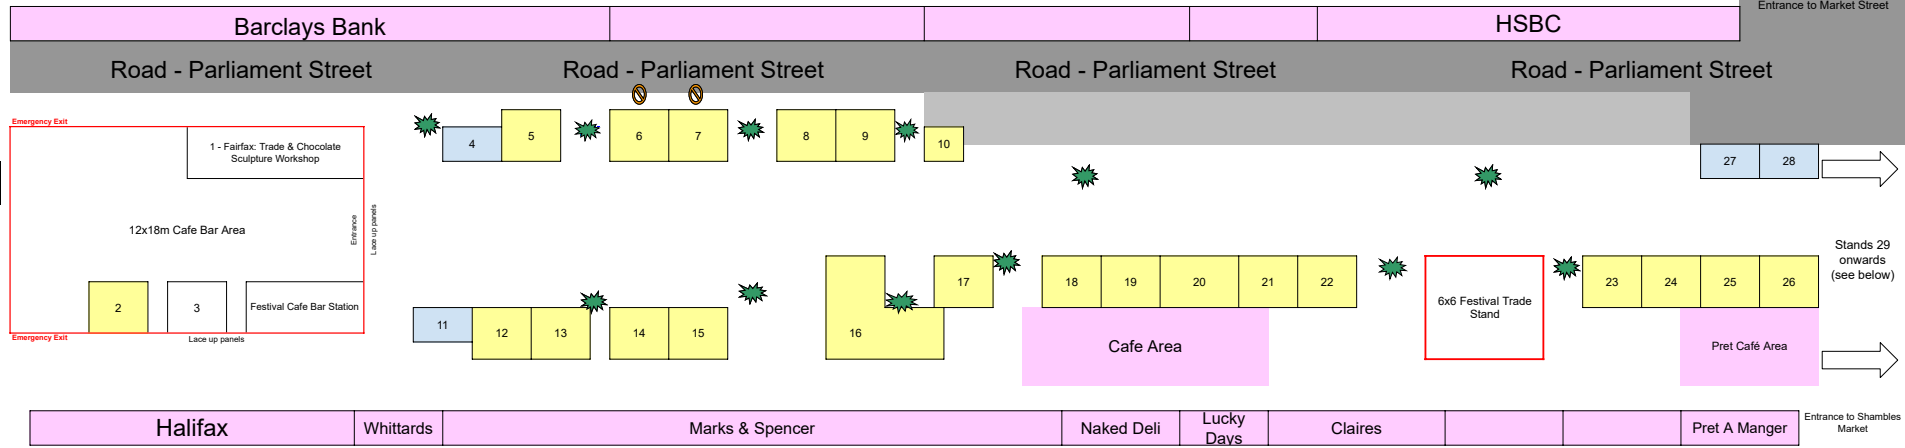

## Marks & Spencers to Pret A Manger Area

**CODING** is 1mx1m

- Fencing
- Tree
- Post
- Marquee Company
- Traders Stand
- 3x3m Festival Stand
- 3x2m Festival Stand

Pitch	Set Up Day	Trader	Pitch	Set Up Day	Trader
1	Tues Evening	Fairfax Distillery	27	TBC	Chocolate & Co
2	Tues Evening	The Grumpy German	28	Tues Morning	Ollie Morris Artisan Chocolates
3	Tues Evening	Little Sombon Kitchen	28	Wed Morning	Kreuzberg Chocolates
4	Wed Morning	Floss Boss	29	Tues Evening	York Cocoa Works
5	Wed Morning	Show me the Cannoli	30	TBC	Dome Cookies
6	Tues Evening	MoodyMare Patisserie	31	Tues Evening	Florian Poirot
7	Tues Evening	Nan's Kitchen	32	Wed Morning	Chocoholics Anonymous
8	Tues Evening	The Chilli Jam Man	33	Tues Evening	La Focaccia ltd
9	Tues Evening	Rupert Mole	34	Tues Evening	Nenette Chocolates
10	Tues Evening	Cup of Kin	35	Wed Morning	Deborah Bakes
11	Tues Evening	Jim Garrahy's Fudge Kitchen	36	Wed Morning	The Wizards Magic
12	Wed Morning	Signature Scones	37	TBC	Sweet treats by mil
13	Tues Evening	The Gourmet Scotch Egg Co	38	Wed Morning	Butterflies Chocolates
14	Tues Evening		39	TBC	Brown & Blond
15	Tues Evening	The Churros Company	40	Tues Evening	Little bubble box
16	Tues Evening	Sticky Chocolate	41	Tues Evening	Spoon Desserts
17	Tues Evening	Raisthorpe Manor Fine Foods	42	Tues Evening	Sunrise patisserie
18	Wed Morning	The Crusty Pie Company	43	Wed Morning	Malvisisco Marshmallows
19	Tues Evening		44	Wed Morning	Yorkshire Kitchen
20	Tues Evening	Secret Olives	45	Tues Evening	Isaac Poad Brewing
21	Tues Evening	Lucelas Chocolate Rum	46	Tues Evening	The Weston Biltong Co
22	Tues Evening	Macarons (Elevents)	47	Tues Evening	Cryer And Stott Cheese Makers
23	TBC	Panjeeri Box	48	Tues Evening	The Pontefract Liquorice Company
24	Tues Evening	Nidhoggr Mead Co	49	Tues Evening	
25	Tues Evening		50	Wed Morning	Alvis Homemade
26	Tues Evening	Johnsons toffees			