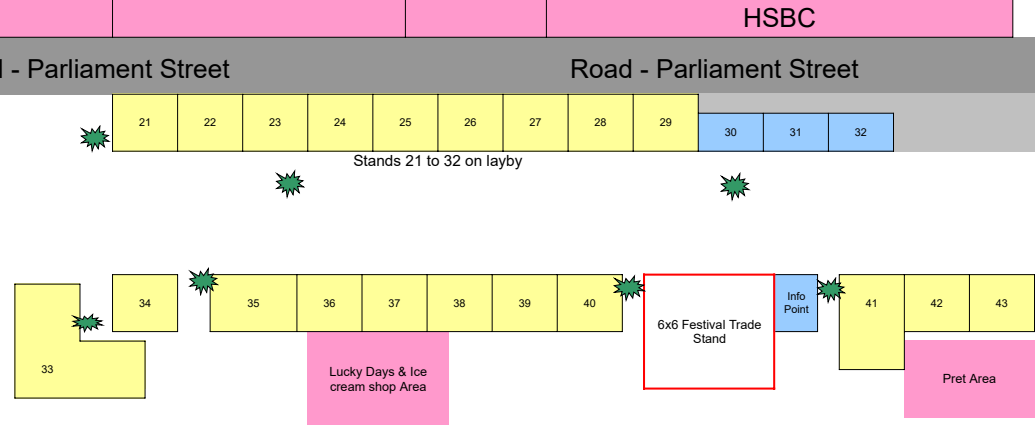

Parliament Street - Entertainment Marquee

Parliament Street - M&S to Pret a Manger

Market Street

Stands 44 upwards - see diagram below

Jubbergate to Shambles Market

Parliament Street - Pret to Knoops

Stands 1 to 43 - see diagram above

St Sampsons Square

CODING	
	Festival Activity Areas
	3x3m Festival Marquee
	3x2m Festival Marquee
	3x3m Festival Marquee
	Trader Stand or Trailer
	Table in shared marquee
	1st Wkd - 3x2m Festival 2nd Wkd - Trader Stand
	Amenities: bins, toilets, store etc
	Licensed Alcohol Consumption Area / Fencing
	Tree
	Post