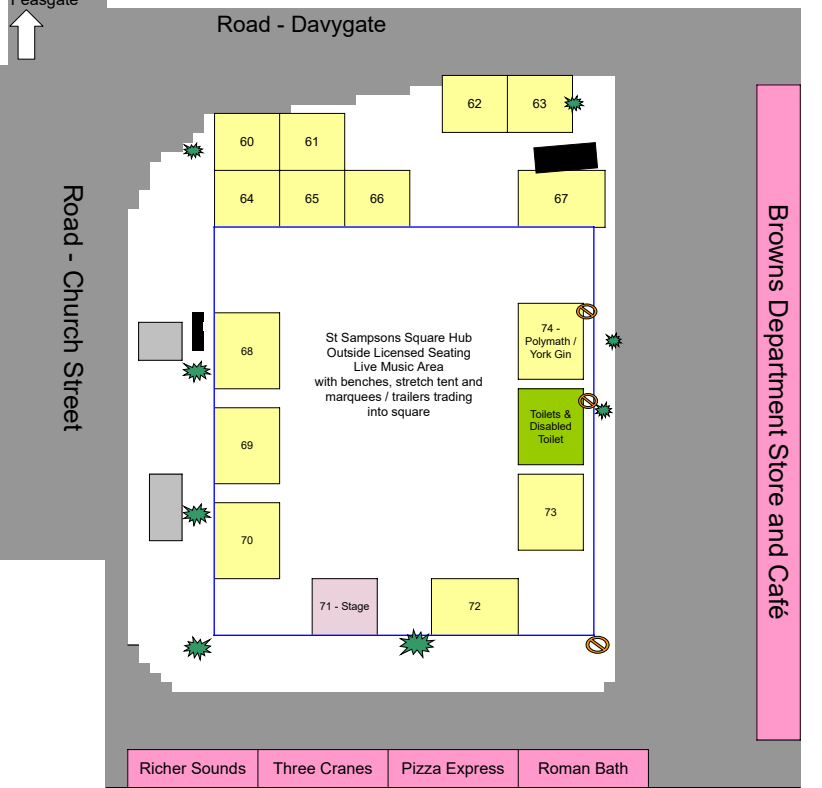

Parliament Street - Entertainment Marquee

Parliament Street - M&S to Pret a Manger

Market Street

Stands 44 upwards - see diagram below

Jubbergate to Shambles Market

Parliament Street - Pret to Knoops

Stands 1 to 43 - see diagram above

St Sampsons Square

CODING	
	Festival Activity Areas
	3x3m Festival Marquee
	3x2m Festival Marquee
	3x3m Festival Marquee
	Trader Stand or Trailer
	Table in shared marquee
	1st Wkd - 3x2m Festival 2nd Wkd - Trader Stand
	Amenities: bins, toilets, store etc
	Licensed Alcohol Consumption Area / Fencing
	Tree
	Post