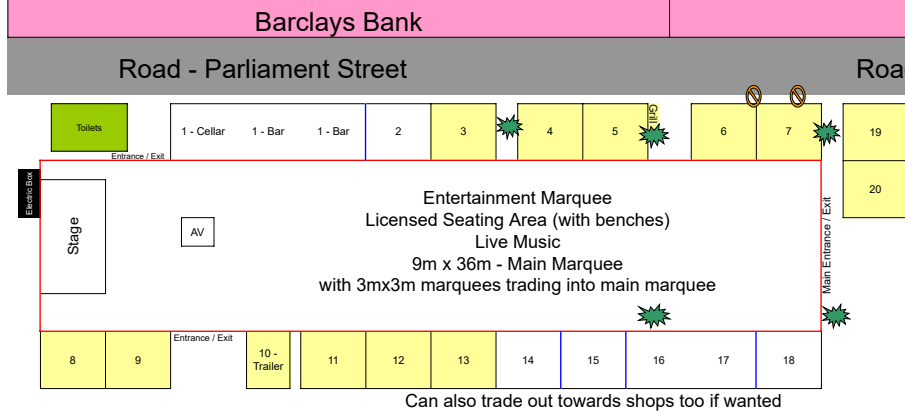

Parliament Street - Entertainment Marquee

Parliament Street - M&S to Pret a Manger

Market Street

Stands 44 upwards - see diagram below

Jubbergate to Shambles Market

Parliament Street - Pret to Knoops

Stands 1 to 43 - see diagram above

St Sampsons Square

CODING	
	Festival Activity Areas
	3x3m Festival Marquee
	3x2m Festival Marquee
	3x3m Festival Marquee
	Trader Stand or Trailer
	Table in shared marquee
	1st Wkd - 3x2m Festival 2nd Wkd - Trader Stand
	Amenities: bins, toilets, store etc
	Licensed Alcohol Consumption Area / Fencing
	Tree
	Post