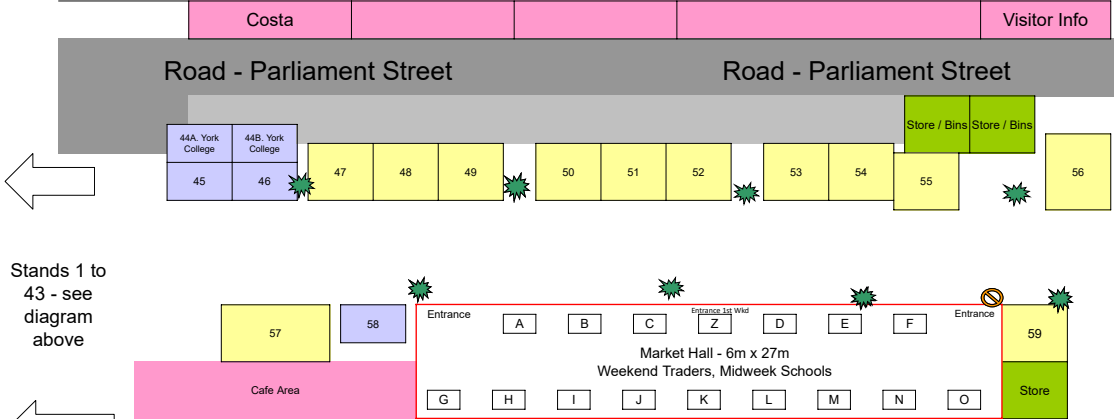

Parliament Street - Entertainment Marquee

Parliament Street - M&S to Pret a Manger

Market Street

Stands 44 upwards - see diagram below

Jubbergate to Shambles Market

Parliament Street - Pret to Knoops

Stands 1 to 43 - see diagram above

St Sampsons Square

CODING	
	Festival Activity Areas
	3x3m Festival Marquee
	3x2m Festival Marquee
	3x3m Festival Marquee
	Trader Stand or Trailer
	Table in shared marquee
	1st Wkd - 3x2m Festival 2nd Wkd - Trader Stand
	Amenities: bins, toilets, store etc
	Licensed Alcohol Consumption Area / Fencing
	Tree
	Post